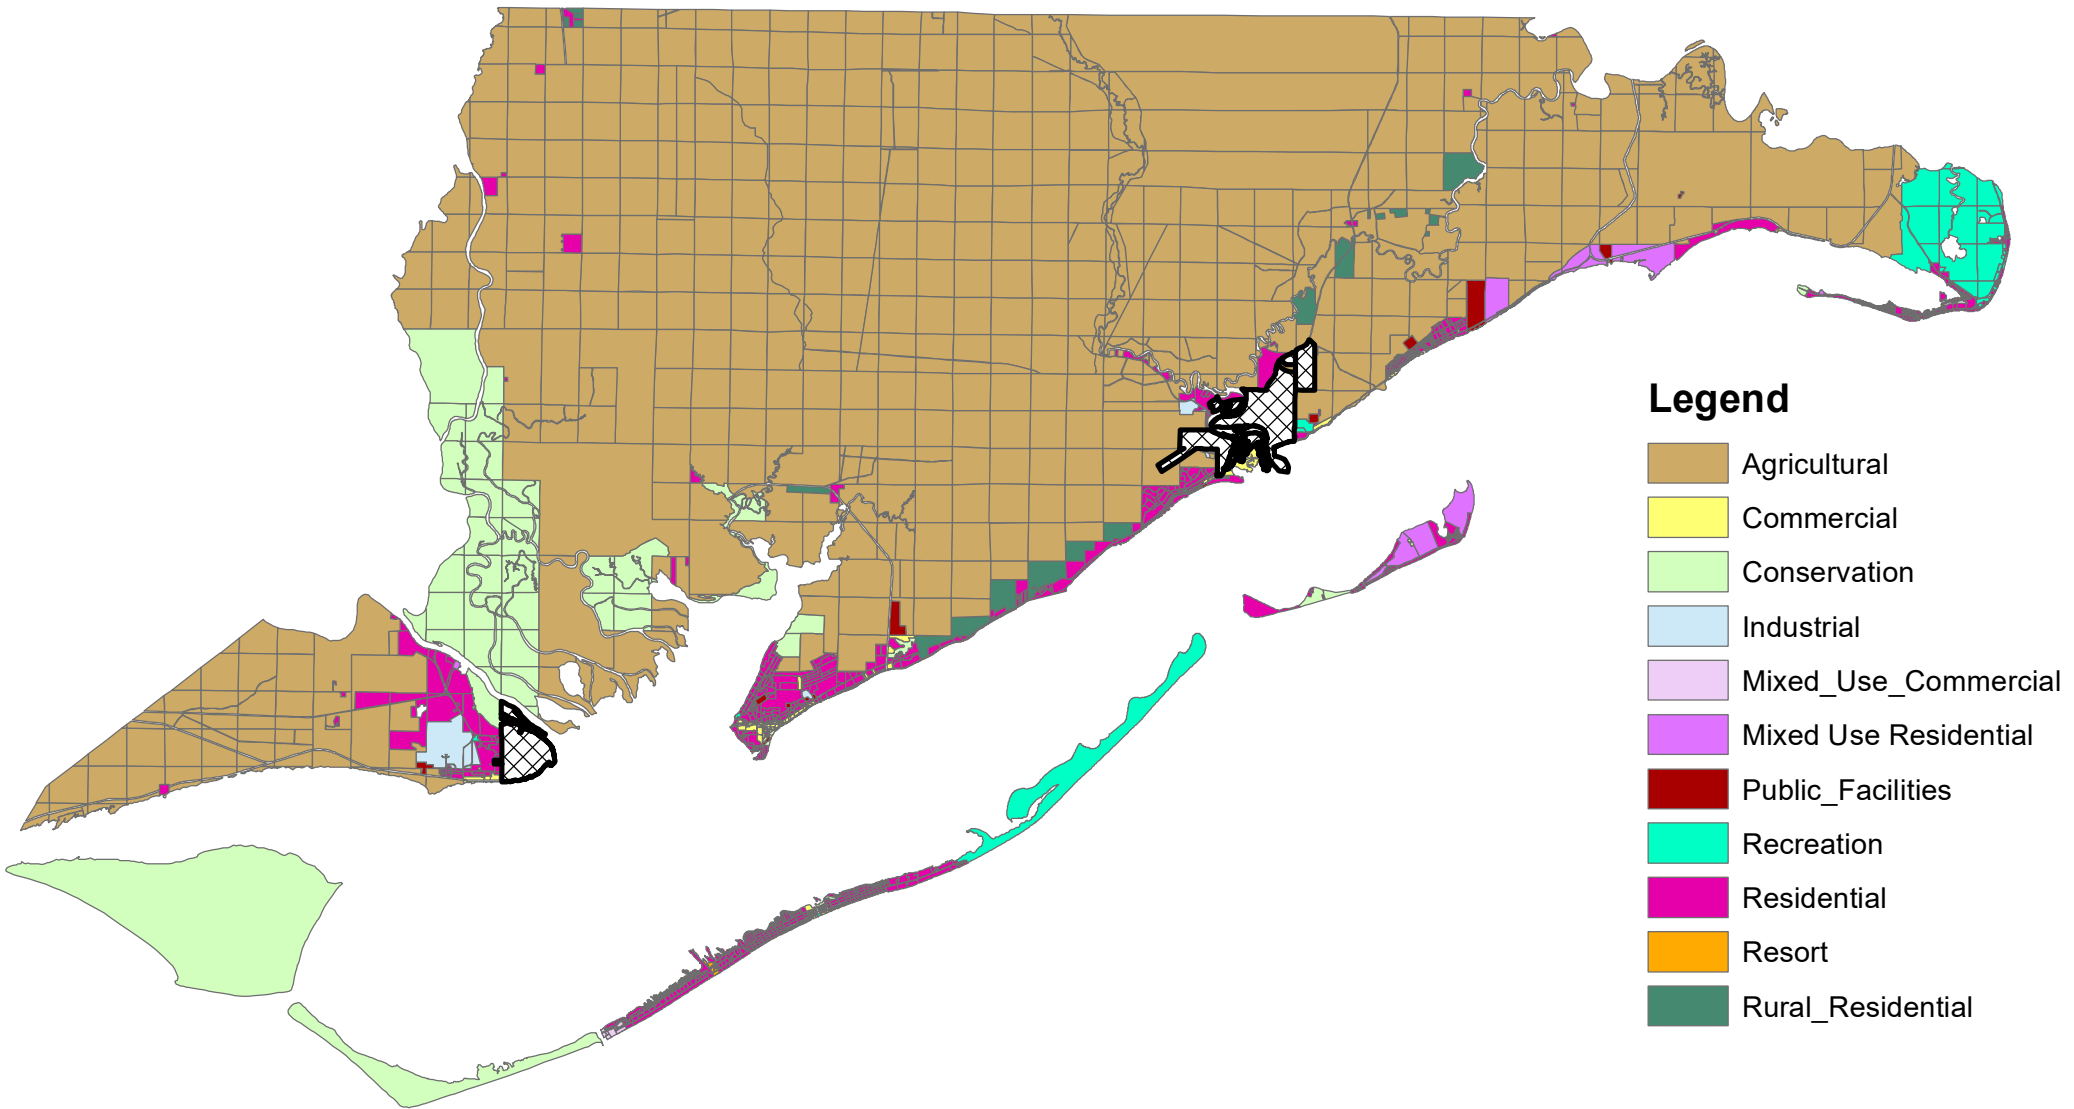

Franklin County, Florida Future Land Use Map

Legend

- Agricultural
- Commercial
- Conservation
- Industrial
- Mixed_Use_Commercial
- Mixed Use Residential
- Public_Facilities
- Recreation
- Residential
- Resort
- Rural_Residential

0 2.5 5 7.5 10 Miles