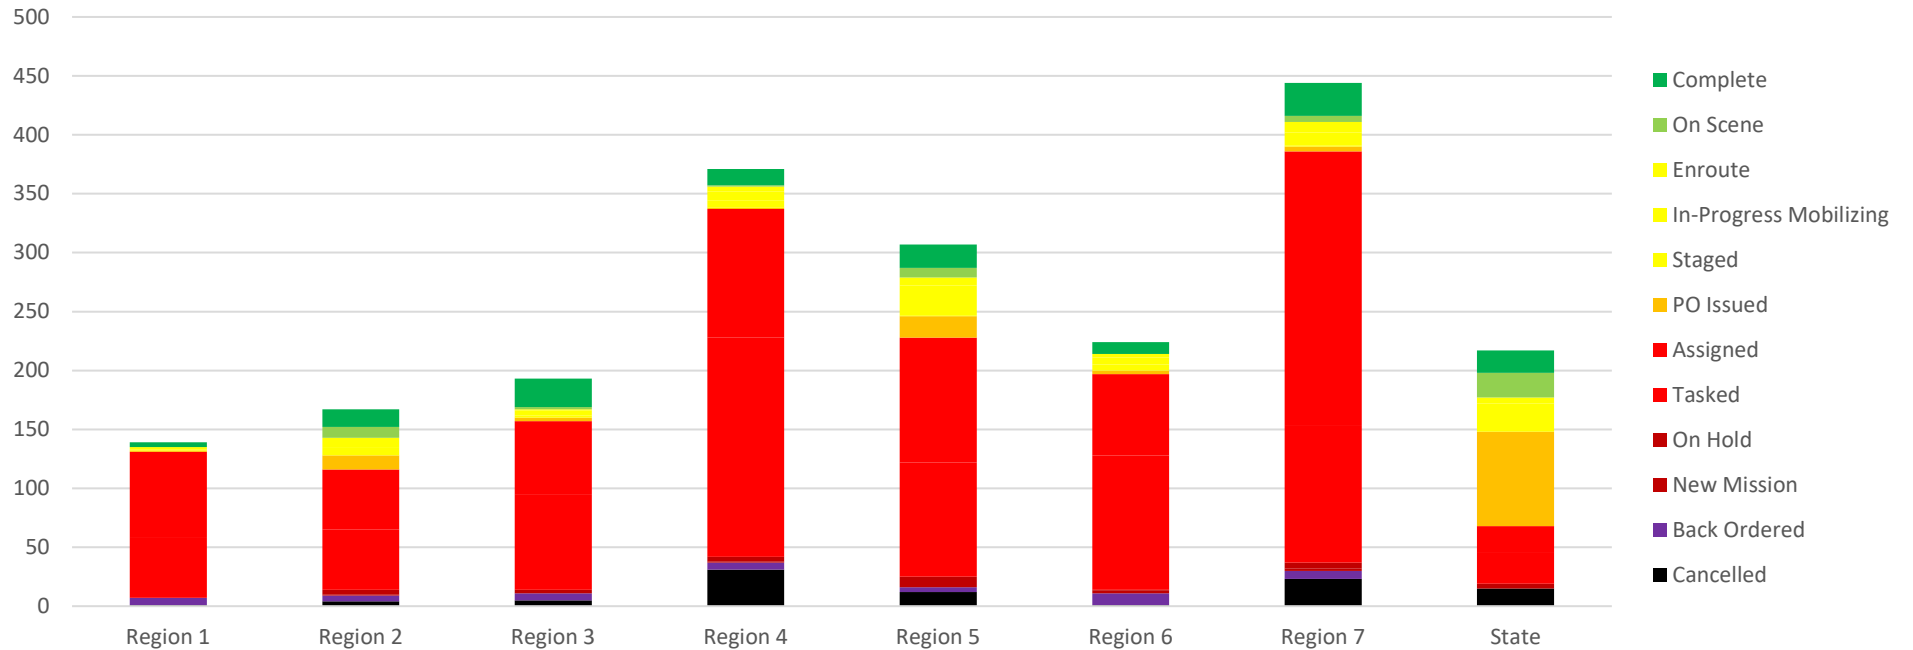

Mission Status by Region as of 1300

County	Cases	Fatalities	County	Cases	Fatalities	County	Cases	Fatalities	County	Cases	Fatalities
Alachua	10		Franklin	0		Lee	11	2	Polk	2	
Baker	0		Gadsden	1		Leon	4		Putnam	0	
Bay	0		Gilchrist	0		Levy	0		St. Johns	4	
Bradford	0		Glades	0		Liberty	0		St. Lucie	0	
Brevard	2		Gulf	0		Madison	0		Santa Rosa	2	1
Broward	96	2	Hamilton	0		Manatee	9	1	Sarasota	5	
Calhoun	0		Hardee	0		Martin	0		Seminole	8	
Charlotte	1		Hendry	0		Miami-Dade	86		Sumter	1	
Citrus	3		Hernando	0		Monroe	0		Suwannee	0	
Clay	4	1	Highlands	0		Nassau	1		Taylor	0	
Collier	18		Hillsborough	19		Okaloosa	4		Union	0	
Columbia	0		Holmes	0		Okeechobee	0		Volusia	9	
DeSoto	0		Indian River	0		Orange	15	1	Wakulla	0	
Dixie	0		Jackson	0		Osceola	9		Walton	0	
Duval	15		Jefferson	0		Palm Beach	29		Washington	0	
Escambia	1		Lafayette	0		Pasco	4		Out of State		1
Flagler	0		Lake	2		Pinellas	14