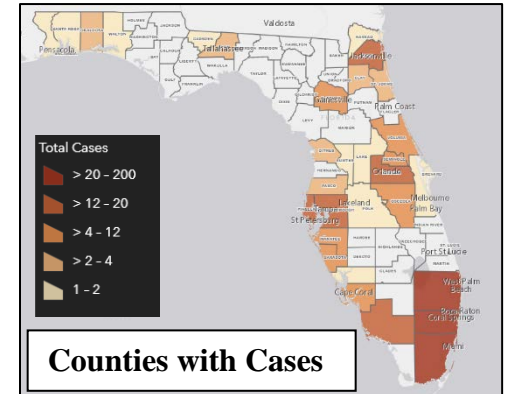

Published: 3-19-2020 @ 14:00 EDT

Changes in **Red**

Situation Report #17

Cases in Florida

	Current	Change
Total Cases in Florida	390	+76
Florida Resident Cases	360	+71
Florida Fatalities	8	+1
Florida Resident not in state	6	+0
Negative Tests	1,533	+308
# of Counties with Cases	31	+1

County Summary

- Local State of Emergencies have been declared in **53** counties.
- Level 1 EOC in **1** county.
  - Alachua County
- Level 2 EOC in **40** counties.
- The SEOC is tracking **1,307** active resource requests from counties.
- All School districts are extending spring break.

State Actions

- State EOC has been activated to a Level 1 with Emergency Services and Human Services emergency support functions at full staffing.
- Governor of Florida has signed EO 20-52 declaring a state of emergency. (Info Message 41)
- Governor recommends that communities and organizers cancel large events. CDC recommends that all events with 10 or more people be cancelled or postponed.
- Governor of Florida has signed EO-68 with guidance on restaurants and bars. (Info Message 264).
- The National Guard has mobilized to support point of collection, transportation, security, logistical operations in counties.
- **The state has requested that counties identify a staging area to stream line shipping of requested supplies.**
- The Drive Through Plan can be found in Info Message 252.

Send any curfew notifications to eoc-plans@em.myflorida.com