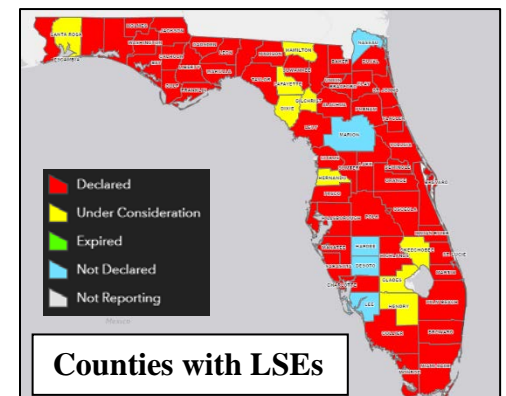

Published: 3-19-2020 @ 14:00 EDT

Changes in **Red**

Situation Report #17

Cases in Florida

	Current	Change
Total Cases in Florida	390	+76
Florida Resident Cases	360	+71
Florida Fatalities	8	+1
Florida Resident not in state	6	+0
Negative Tests	1,533	+308
# of Counties with Cases	31	+1

County Summary

- Local State of Emergencies have been declared in **53** counties.
- Level 1 EOC in **1** county.
  - Alachua County
- Level 2 EOC in **40** counties.
- The SEOC is tracking **1,307** active resource requests from counties.
- All School districts are extending spring break.

State Actions

- State EOC has been activated to a Level 1 with Emergency Services and Human Services emergency support functions at full staffing.
- Governor of Florida has signed EO 20-52 declaring a state of emergency. (Info Message 41)
- Governor recommends that communities and organizers cancel large events. CDC recommends that all events with 10 or more people be cancelled or postponed.
- Governor of Florida has signed EO-68 with guidance on restaurants and bars. (Info Message 264).
- The National Guard has mobilized to support point of collection, transportation, security, logistical operations in counties.
- **The state has requested that counties identify a staging area to stream line shipping of requested supplies.**
- The Drive Through Plan can be found in Info Message 252.

Send any curfew notifications to eoc-plans@em.myflorida.com